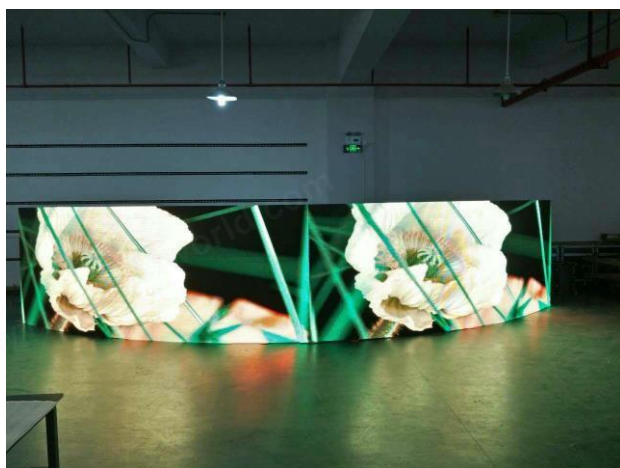

Rental curved led display (500x500cabinet)

Features:

- Angle adjustable -10 degree to +10 degree, Inside curved or outside curved both available;
- With magnets can for front service ;
- There are both curved and straight locks in The cabinets,when assemble cabinets together, There isn't space ;
- Seamless connecting tech, high resolution, Presenting the most real pictures;
- High contrast,ideal gray scale,presenting the Clear and bright pictures;
- The appearance is very elegant, quality is Very stable;
- The most effective solution for outdoor HD Billboard;
- Light weight:9~12 kg/cabinet .

Cabinet 1

Cabinet 2

Arc LED display:

Inner arc LED display

Outer arc LED display

Detail of locks:

Application:

Stage Performance Conference Celebration banquet exhibition