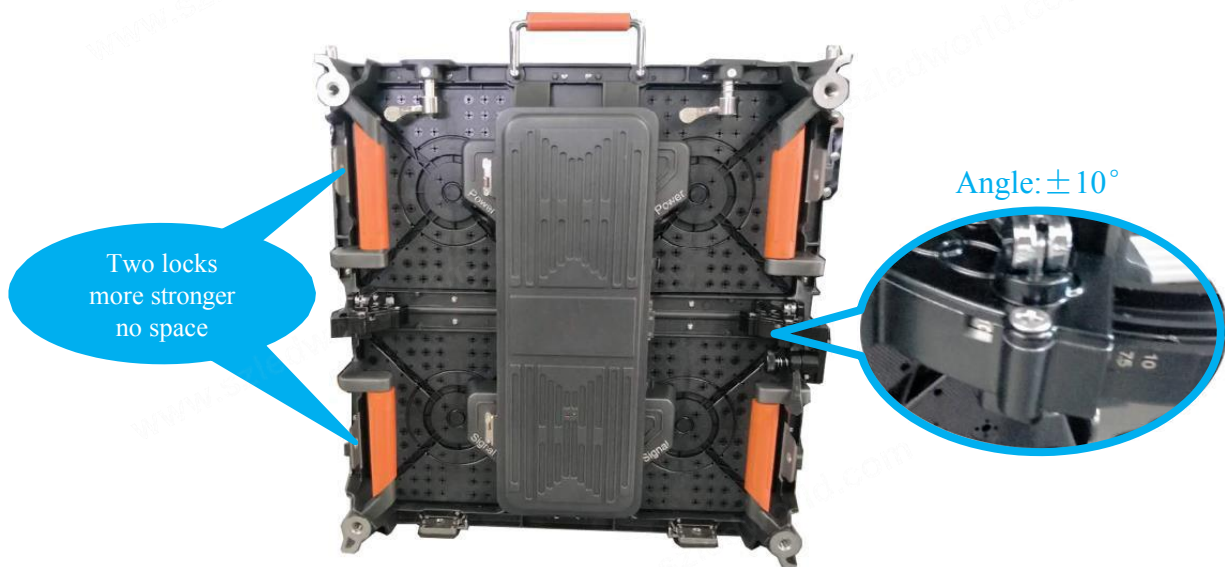

Rental curved led display (500x500cabinet)

Features:

- Angle adjustable -10 degree to +10 degree, Inside curved or outside curved both available;
- With magnets can for front service ;
- There are both curved and straight locks in The cabinets,when assemble cabinets together, There isn't space ;
- Seamless connecting tech, high resolution, Presenting the most real pictures;
- High contrast,ideal gray scale,presenting the Clear and bright pictures;
- The appearance is very elegant, quality is Very stable;
- The most effective solution for outdoor HD Billboard;
- Light weight:9~12 kg/cabinet .

Cabinet 1

Cabinet 2

Arc LED display:

Inner arc LED display

Outer arc LED display

Detail of locks:

Application:

Stage Performance Conference Celebration banquet exhibition