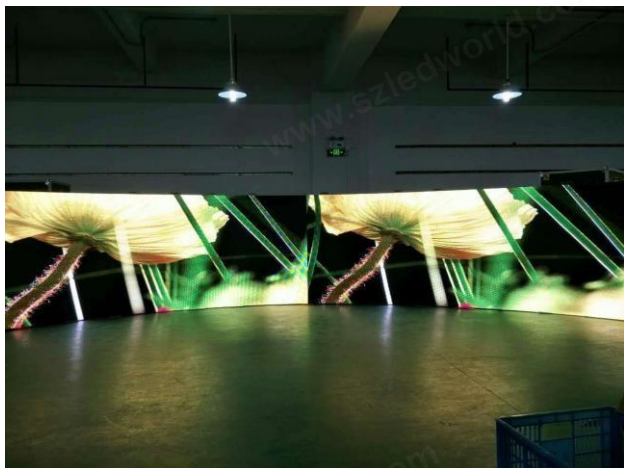

Rental curved led display (500x500cabinet)

Features:

- Angle adjustable -10 degree to +10 degree, Inside curved or outside curved both available;
- With magnets can for front service ;
- There are both curved and straight locks in The cabinets,when assemble cabinets together, There isn't space ;
- Seamless connecting tech, high resolution, Presenting the most real pictures;
- High contrast,ideal gray scale,presenting the Clear and bright pictures;
- The appearance is very elegant, quality is Very stable;
- The most effective solution for outdoor HD Billboard;
- Light weight:9~12 kg/cabinet .

Cabinet 1

Cabinet 2

Arc LED display:

Inner arc LED display

Outer arc LED display

Detail of locks:

Application:

Stage Performance Conference Celebration banquet exhibition