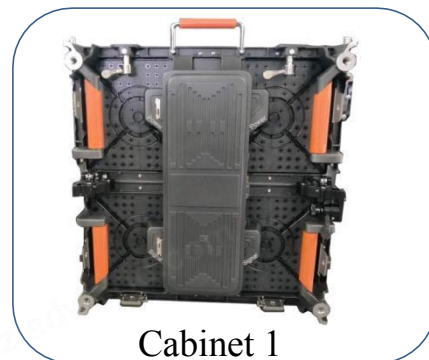

Rental curved led display (500x500cabinet)

Features:

- Angle adjustable -10 degree to +10 degree, Inside curved or outside curved both available;
- With magnets can for front service ;
- There are both curved and straight locks in The cabinets,when assemble cabinets together, There isn't space ;
- Seamless connecting tech, high resolution, Presenting the most real pictures;
- High contrast,ideal gray scale,presenting the Clear and bright pictures;
- The appearance is very elegant, quality is Very stable;
- The most effective solution for outdoor HD Billboard;
- Light weight:9~12 kg/cabinet .

Cabinet 1

Cabinet 2

Arc LED display:

Inner arc LED display

Outer arc LED display

Detail of locks:

Application:

Stage Performance Conference Celebration banquet exhibition